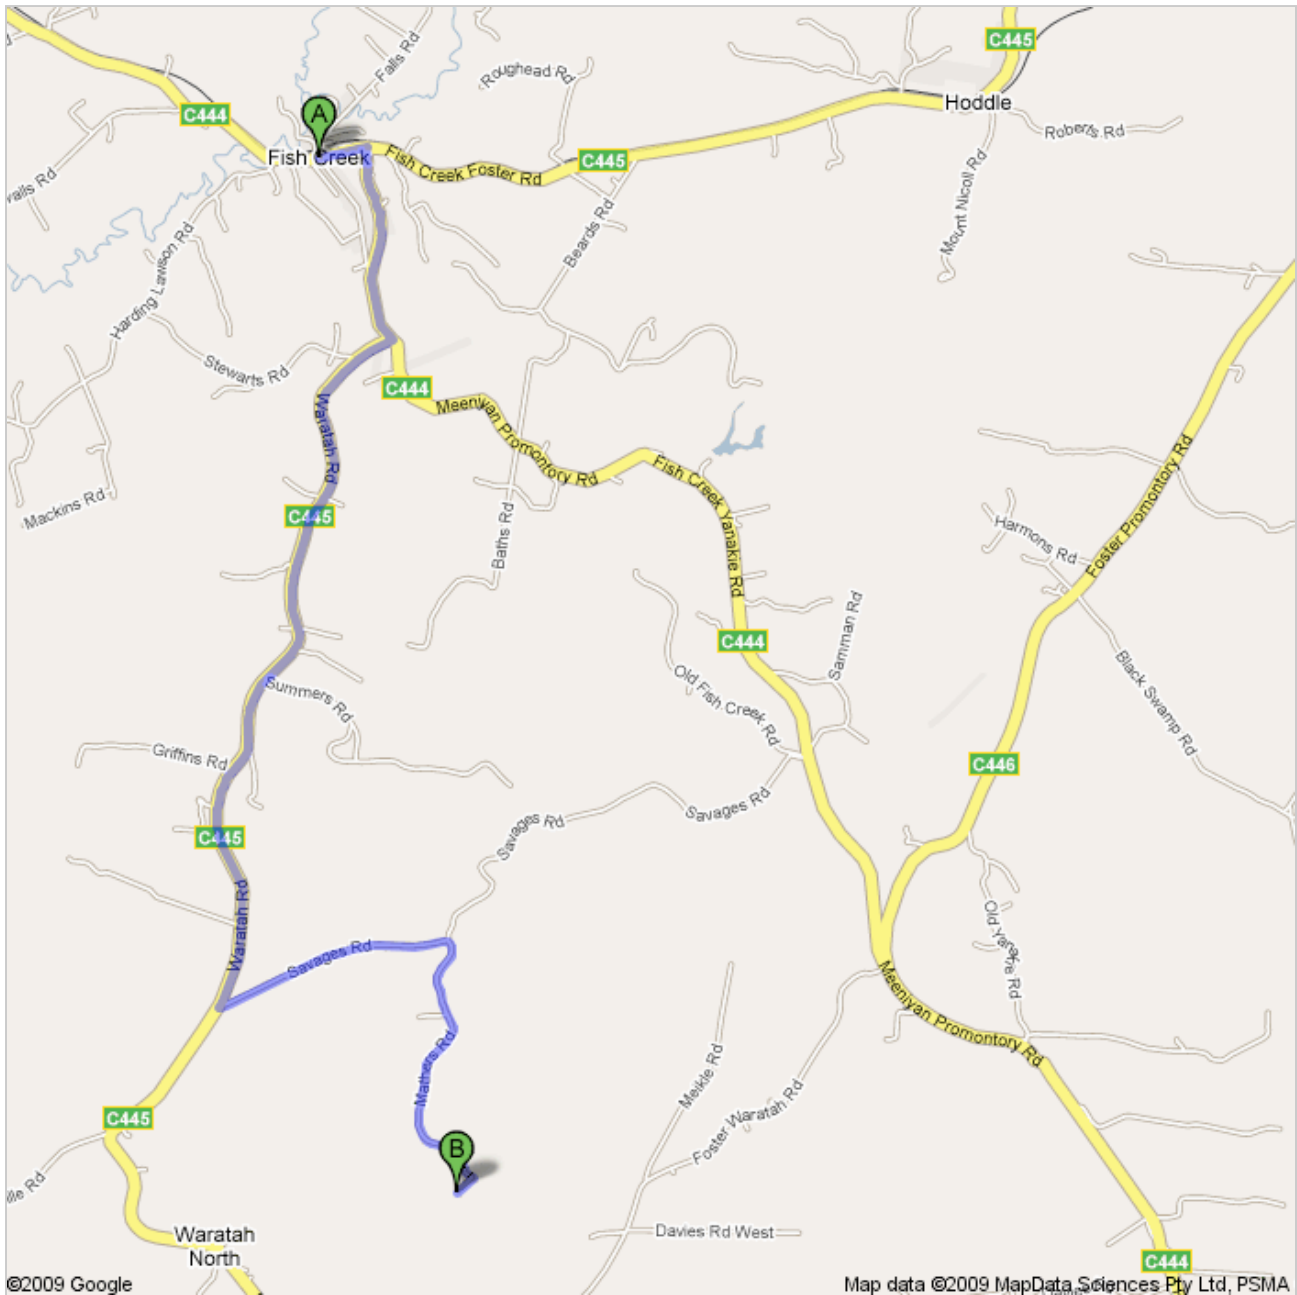

## Directions to Taylor Ct, Fish Creek Victoria 3959, Australia

12.6 km – about 19 mins

Basia Mille - How to get to us from Fish Creek

Fish Creek VIC, Australia

- 
1. Head **east** on **Meeniyam Promontory Rd** toward **Fish Creek Foster Rd**  
go 0.4 km  
total 0.4 km
  2. Turn **right** to stay on **Meeniyam Promontory Rd**  
About 3 mins  
go 1.6 km  
total 2.0 km
  3. Turn **right** at **Waratah Rd**  
About 5 mins  
go 6.1 km  
total 8.1 km
  4. Turn **left** at **Savages Rd**  
About 5 mins  
go 2.0 km  
total 10.1 km
  5. Turn **right** at **Mathers Rd**  
About 6 mins  
go 2.3 km  
total 12.4 km
  6. **Mathers Rd** turns **right** and becomes **Taylor Ct**  
go 0.2 km  
total 12.6 km

Taylor Ct, Fish Creek Victoria 3959, Australia

---

These directions are for planning purposes only. You may find that construction projects, traffic, weather, or other events may cause conditions to differ from the map results, and you should plan your route accordingly. You must obey all signs or notices regarding your route.

Map data ©2009 MapData Sciences Pty Ltd, PSMA